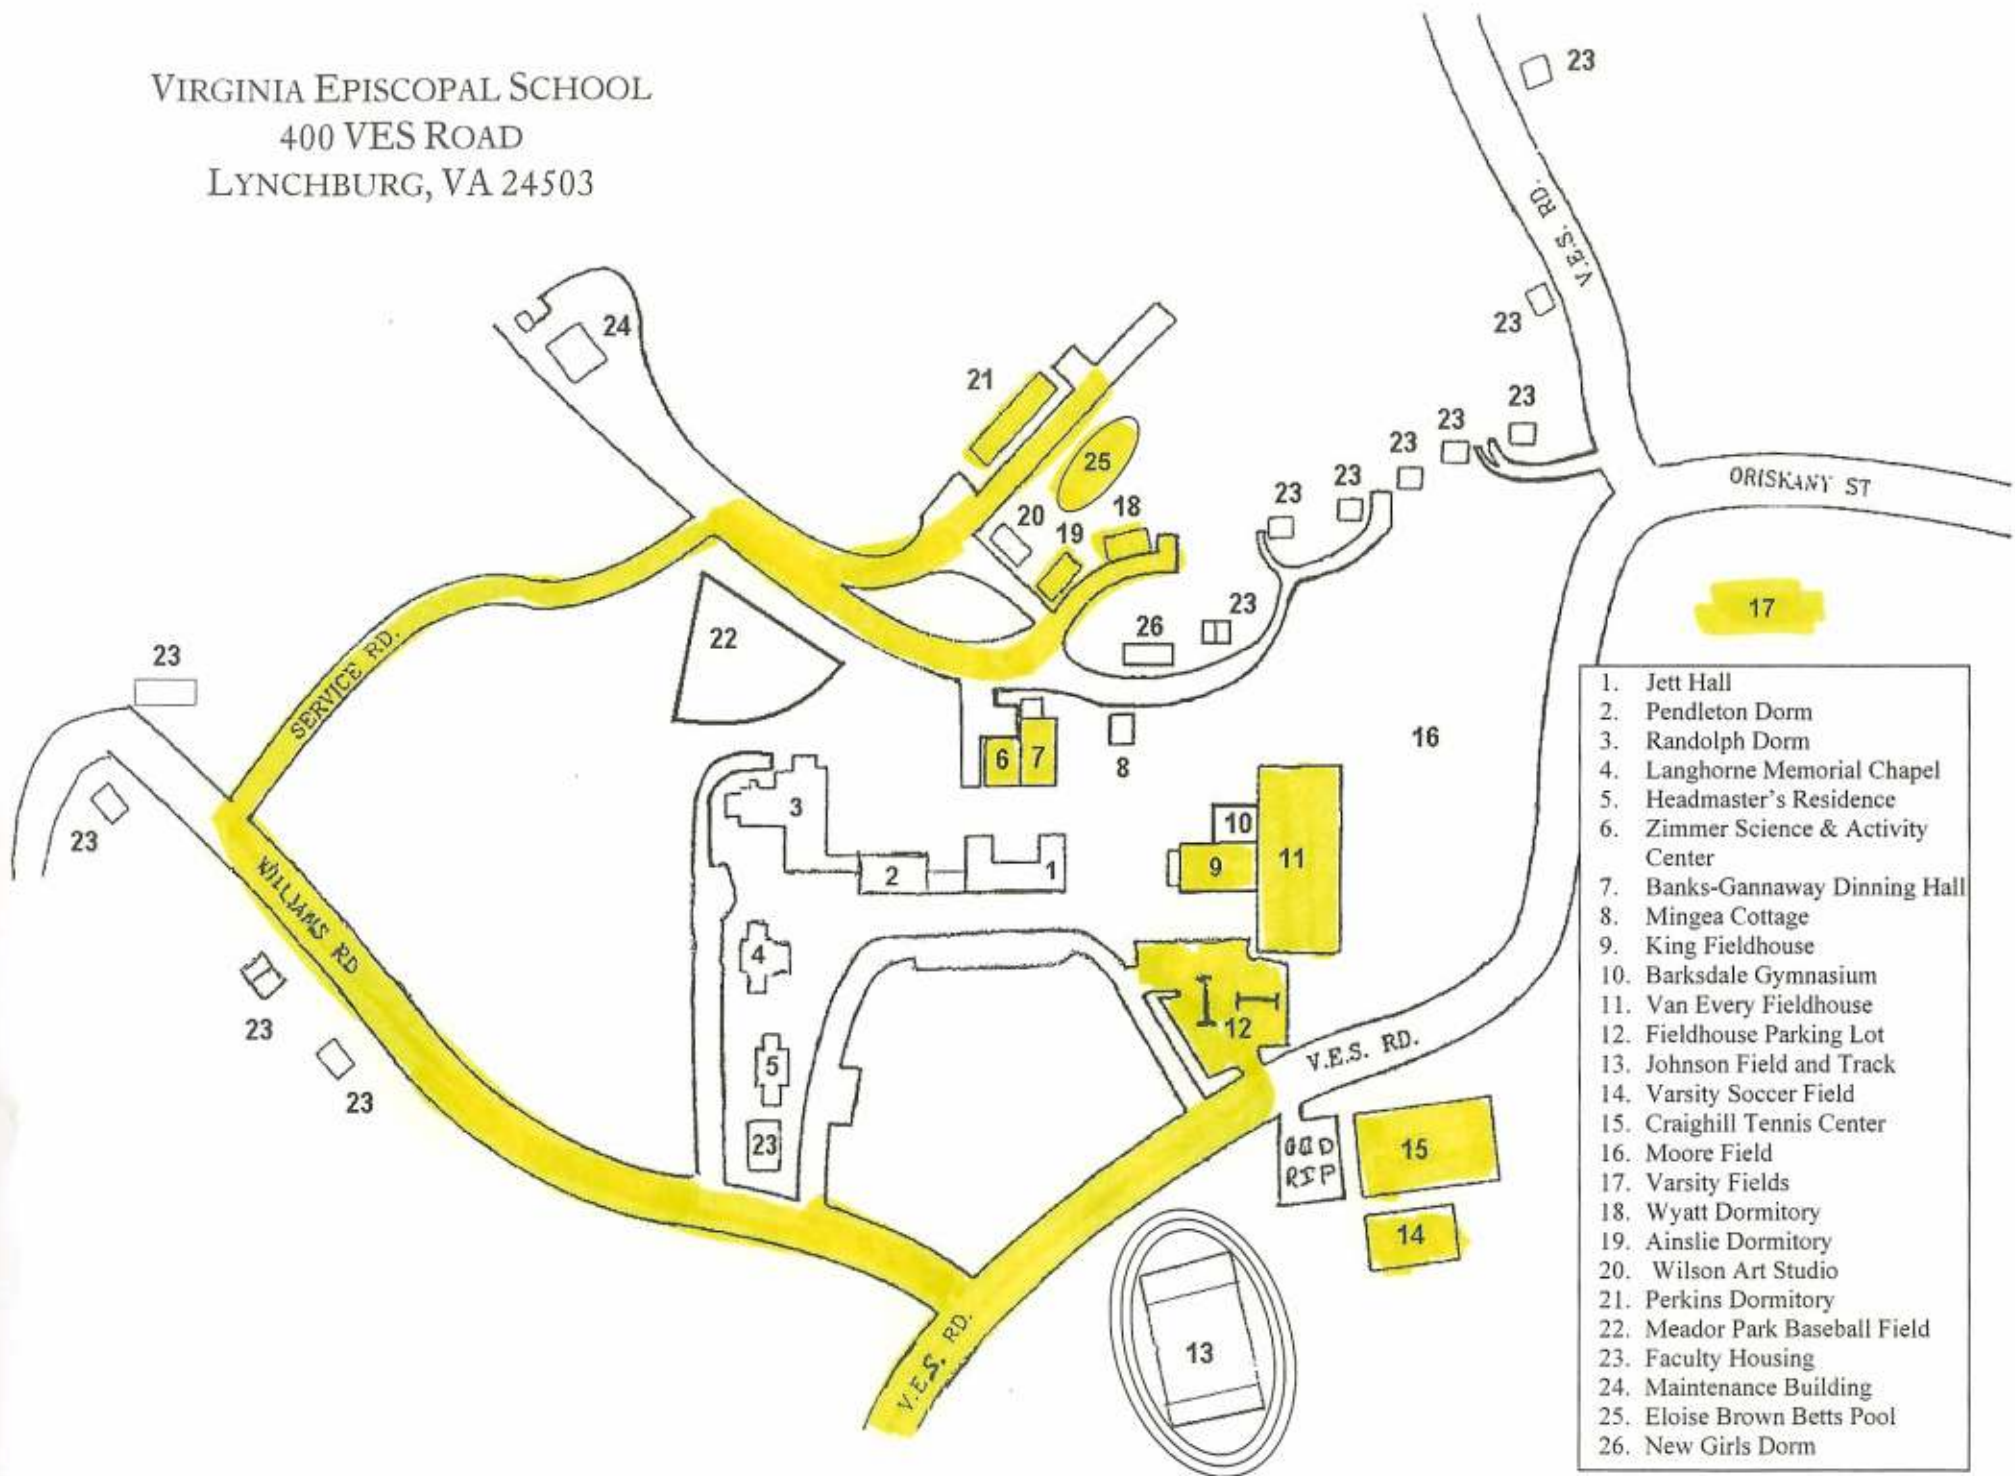

VIRGINIA EPISCOPAL SCHOOL  
 400 VES ROAD  
 LYNCHBURG, VA 24503

1. Jett Hall
2. Pendleton Dorm
3. Randolph Dorm
4. Langhorne Memorial Chapel
5. Headmaster's Residence
6. Zimmer Science & Activity Center
7. Banks-Gannaway Dinning Hall
8. Mingea Cottage
9. King Fieldhouse
10. Barksdale Gymnasium
11. Van Every Fieldhouse
12. Fieldhouse Parking Lot
13. Johnson Field and Track
14. Varsity Soccer Field
15. Craighill Tennis Center
16. Moore Field
17. Varsity Fields
18. Wyatt Dormitory
19. Ainslie Dormitory
20. Wilson Art Studio
21. Perkins Dormitory
22. Meador Park Baseball Field
23. Faculty Housing
24. Maintenance Building
25. Eloise Brown Betts Pool
26. New Girls Dorm